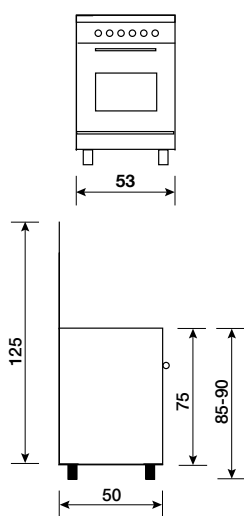

St. steel

Standard features

- Enamelled pan supports
- Oven Thermometer
- Grill
- Oven cavity with Titanium enamel

Oven options

- Storage compartment
- Gas oven thermostat
- Safety valves for gas oven/gas grill
- Oven light
- Ignition by button for gas oven/gas grill

Hob options

- Ignition by button

AL5511GI

St. steel

AL5511GX

White

OVEN

- Gas oven
- Gas grill

4 gas burners cooktop

AL5511MI

St. steel

AL5511MX

White

OVEN

- Gas oven
- Electric grill

4 gas burners cooktop